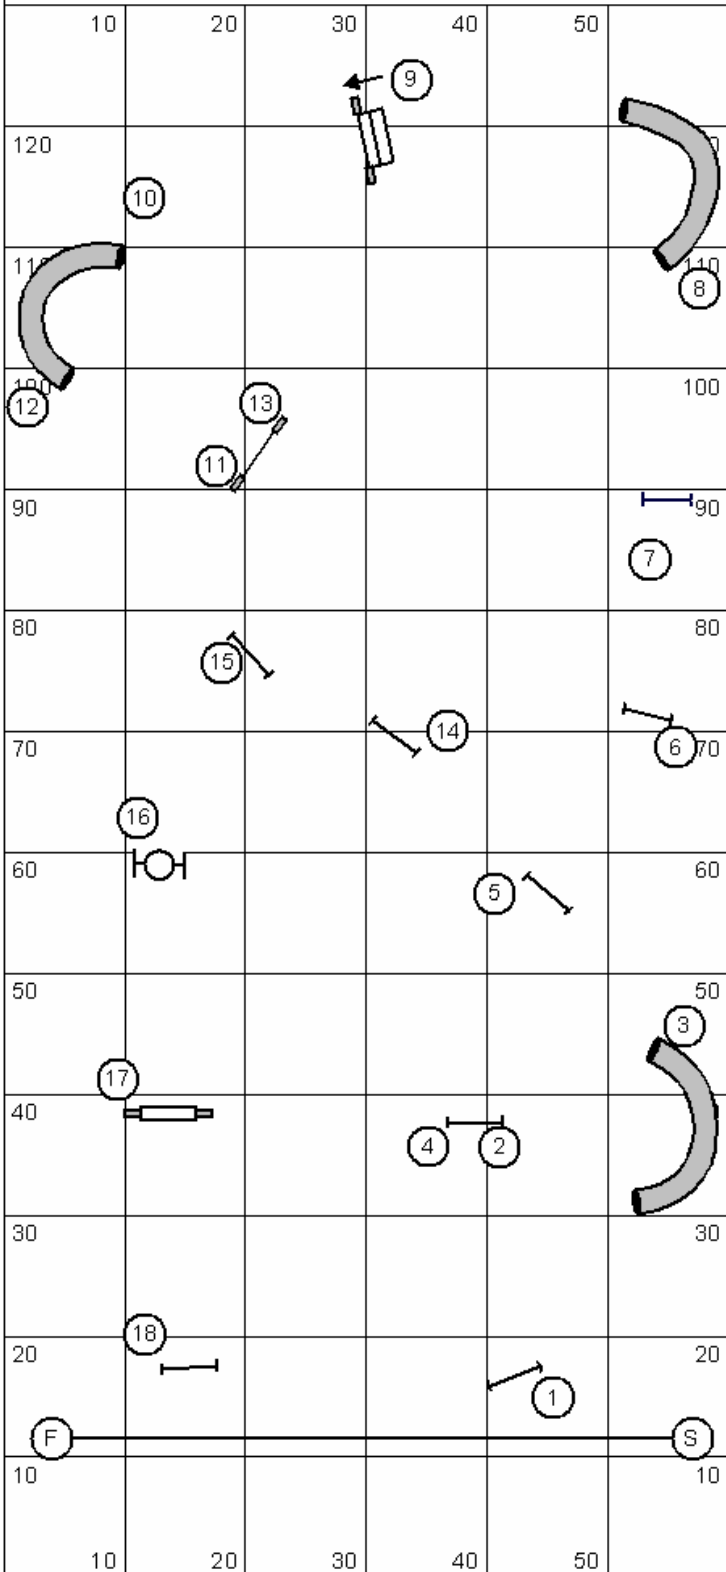

## ADVANCED JUMPERS - CAANS Fun Match

## ADVANCED GAMBLERS

Briefing: Opening Sequence - 40 sec

20 pts (16 vet) + Main Gamble = Q

Main Gamble - Open - 20 sec/ 24 sec Open Vet  
Mini - 22 sec/ 26 sec Mini Vet